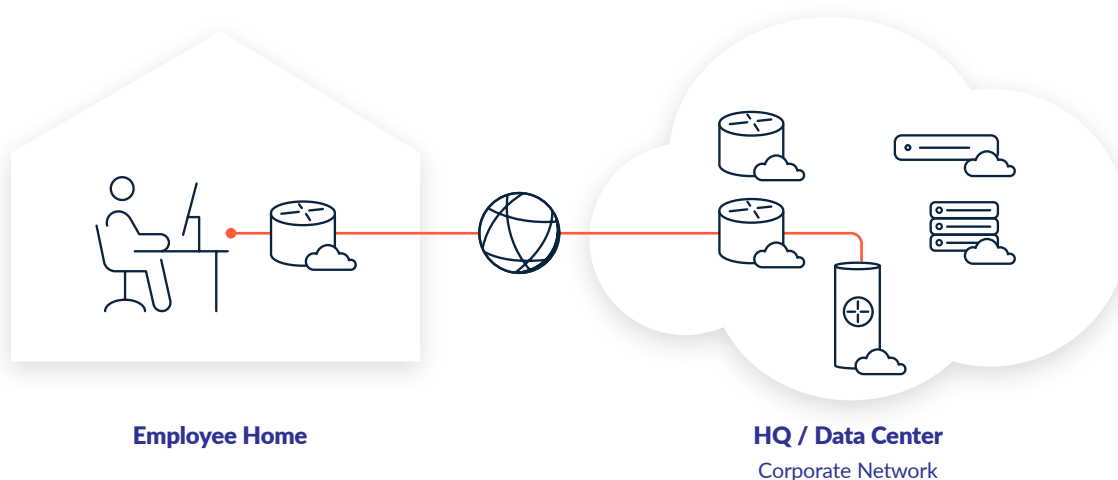

Enterprise SD-WAN Connectivity + Visual Collaboration in the Comfort of your Home Office

NWN Carousel's **At-Home Essentials** suite helps minimize business disruption and provides an optimal end-user experience for home workers. We understand applications drive the business, influence user experience and create brand impression.

	Super User	Power User	Standard User
Secure Integrated Infrastructure	Next Generation Firewall with Wired/Wireless & SD-WAN	Basic Firewall w Wired/ Wireless and SD-WAN	Flexible SW/HW-Based VPN Connectivity
Visual Collaboration	High quality 4K touch screen displays w/ professional grade lighting, video bar & media inputs	Professional grade webcam with wireless speakerphone or all-in-one collaboration devices	Professional grade webcam w/ built-in audio visuals
Connectivity	Dedicated Business Broadband Circuit	Dedicated Business Broadband Circuit	Shared home worker connectivity
Backup Connectivity	Cellular - 4G/5G	Cellular - 4G/5G	Cellular - 4G/5G
Lifecycle Services	Design, Build, & Manage	Design, Build, & Manage	Design & Build
End-User Helpdesk	Device-as-a-Service offering	Device-as-a-Service offering	Device-as-a-Service offering
Management & Analytics	Experience Mgmt. Platform (EMP)	Experience Mgmt. Platform (EMP)	
Consolidated Billing	Carrier, HW, SW, Services	Carrier, HW, SW, Services	Carrier, HW, SW, Services
Flexible Consumption	Capital, Lease, aaS	Capital, Lease, aaS	Capital, Lease, aaS

Learn more about our [At-Home Essentials](#)