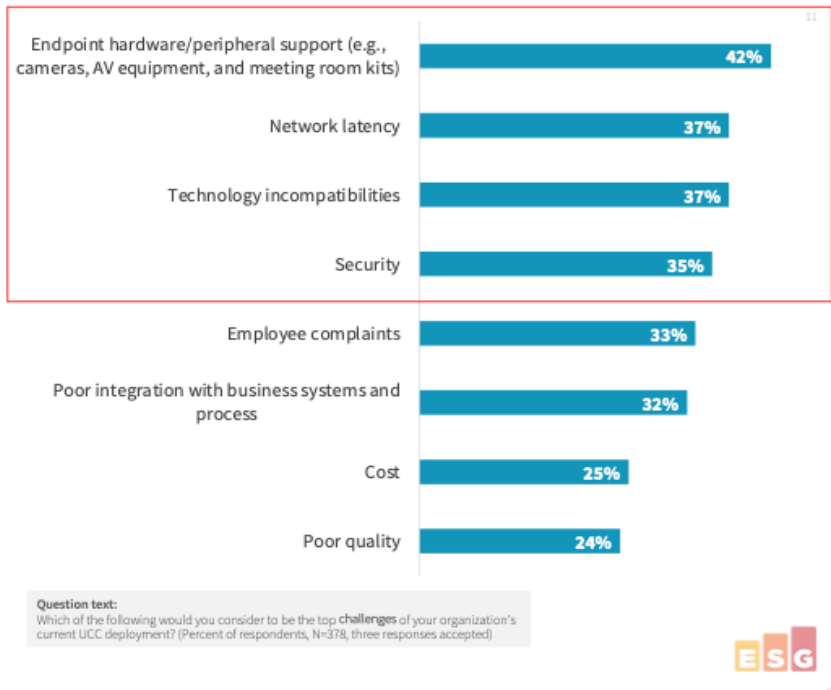

At-Home Hybrid Work Success Hinges on Connectivity, Collaboration, Compatibility

Network Connectivity and Endpoint hardware has proven to be a direct link to quality of experience as businesses focus to deliver a more predictable and reliable experience for users working at Home.

© 2021 TechTarget, Inc. All Rights Reserved.

Our new **At-Home Essentials** suite offers customers a way to purchase enterprise-grade SD-WAN for their home-based workers. Taking employees “off personal internet” and providing them with managed quality of service for voice, video and business applications to improve productivity and increase satisfaction.

At-Home Essentials is integrated with Cisco and Fortinet Security Gateways, solves for slow, unreliable internet connectivity and lack of security. Compared with the fast enterprise connections in offices, most home internet speeds are sluggish. Home networks are not reliable when competing for bandwidth with your family’s work, school and entertainment needs.

At Home Essentials also includes 24/7 the support your home-based workers need with quality Visual Collaboration Workspace solutions integrated with our strategic partners, Cisco and Poly. Our options include professional webcam and wireless speakerphone kits, as well as an all-inclusive collaboration desktop solution. Elevate the hybrid meeting experience with high-resolution desktop cameras, face lighting and advanced Visual Collaboration solutions such as speakers, mics, and headsets.